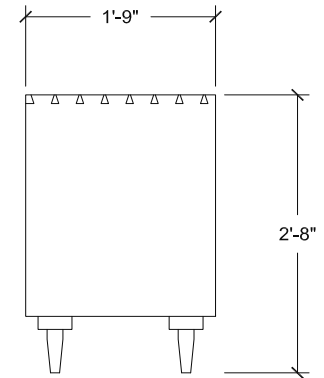

chest of drawers-low

PRICING (includes shipping):

Standard (Veneer plywood drawer bottoms and back)	\$5450
Premium (Solid, bookmatched back & solid drawer bottoms)	\$5900

- Shipping noted above is for the continental US
- Discount available when purchased with chest of drawers-high
- Minor modifications to height and length will be considered
- 6% premium will be added to the price for Western Walnut
- Residents of WA state are subject to sales tax