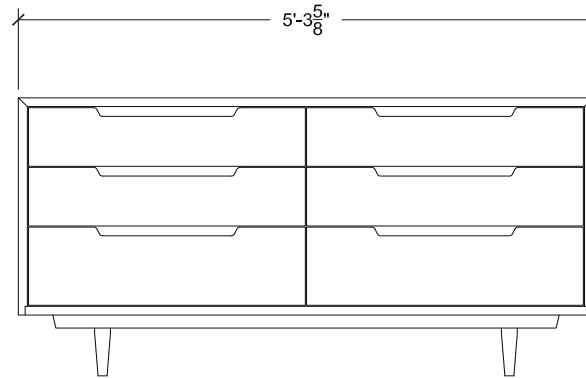

chest of drawers-low

PRICING (includes shipping):

Standard (Veneer plywood drawer bottoms and back)	\$5450
Premium (Solid, bookmatched back & solid drawer bottoms)	\$5900

- Shipping noted above is for the continental US
- Discount available when purchased with chest of drawers-high
- Minor modifications to height and length will be considered
- 6% premium will be added to the price for Western Walnut
- Residents of WA state are subject to sales tax