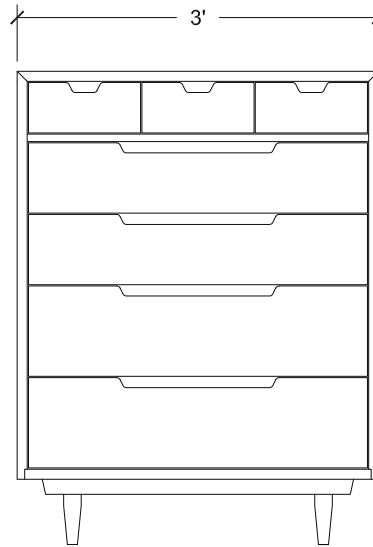

# chest of drawers-high

PRICING (includes shipping):

Standard (Veneer plywood drawer bottoms and back)	\$5800
Premium (Solid, bookmatched back & solid drawer bottoms)	\$6250

- Shipping noted above is for the continental US
- Discount available when purchased with chest of drawers-low
- Minor modifications to height and width will be considered
- 6% premium will be added to the price for Western Walnut
- Residents of WA state are subject to sales tax