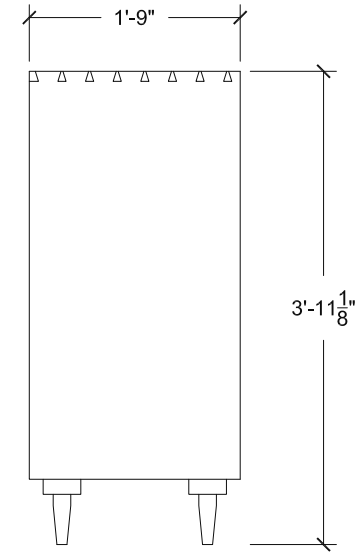

# chest of drawers-high

PRICING (includes shipping):

Standard (Veneer plywood drawer bottoms and back)	\$5800
Premium (Solid, bookmatched back & solid drawer bottoms)	\$6250

- Shipping noted above is for the continental US
- Discount available when purchased with chest of drawers-low
- Minor modifications to height and width will be considered
- 6% premium will be added to the price for Western Walnut
- Residents of WA state are subject to sales tax