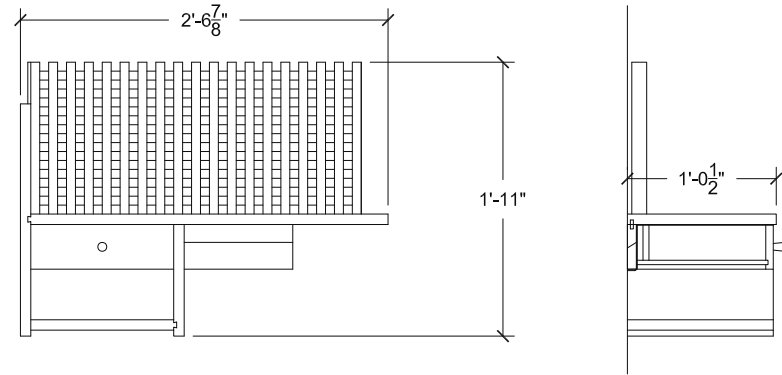

mandir

PRICE (includes shipping): \$995

- Shipping noted above is for the continental US
- Minor modifications to length will be considered
- 6% premium will be added to the price for Western Walnut
- Residents of WA state are subject to sales tax