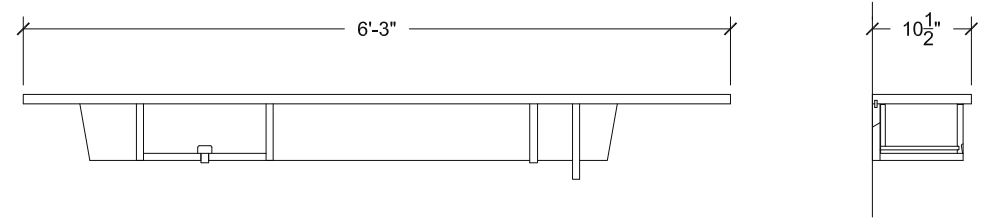

wall mount shelf 1

PRICE (includes shipping): \$895

- Shipping noted above is for the continental US
- Minor modifications to length will be considered
- 6% premium will be added to the price for Western Walnut
- Residents of WA state are subject to sales tax