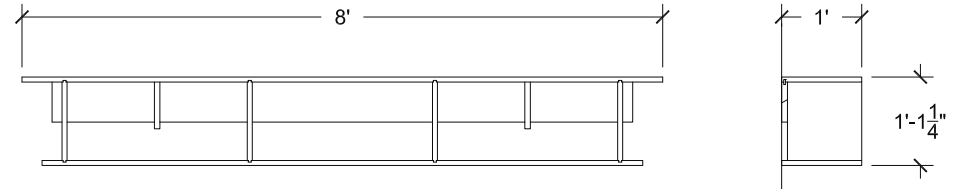

# wall mount shelf 2

PRICE (includes shipping):

\$1495

- Shipping noted above is for the continental US
- Minor modifications to length will be considered
- 6% premium will be added to the price for Western Walnut
- Residents of WA state are subject to sales tax