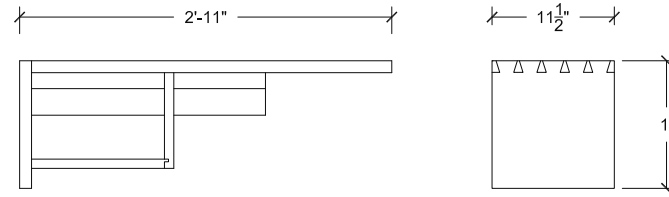

wall mount shelf 3

PRICE (includes shipping): \$600 with drawer \$800

- Shipping noted above is for the continental US
- Minor modifications to length will be considered
- 6% premium will be added to the price for Western Walnut
- Residents of WA state are subject to sales tax